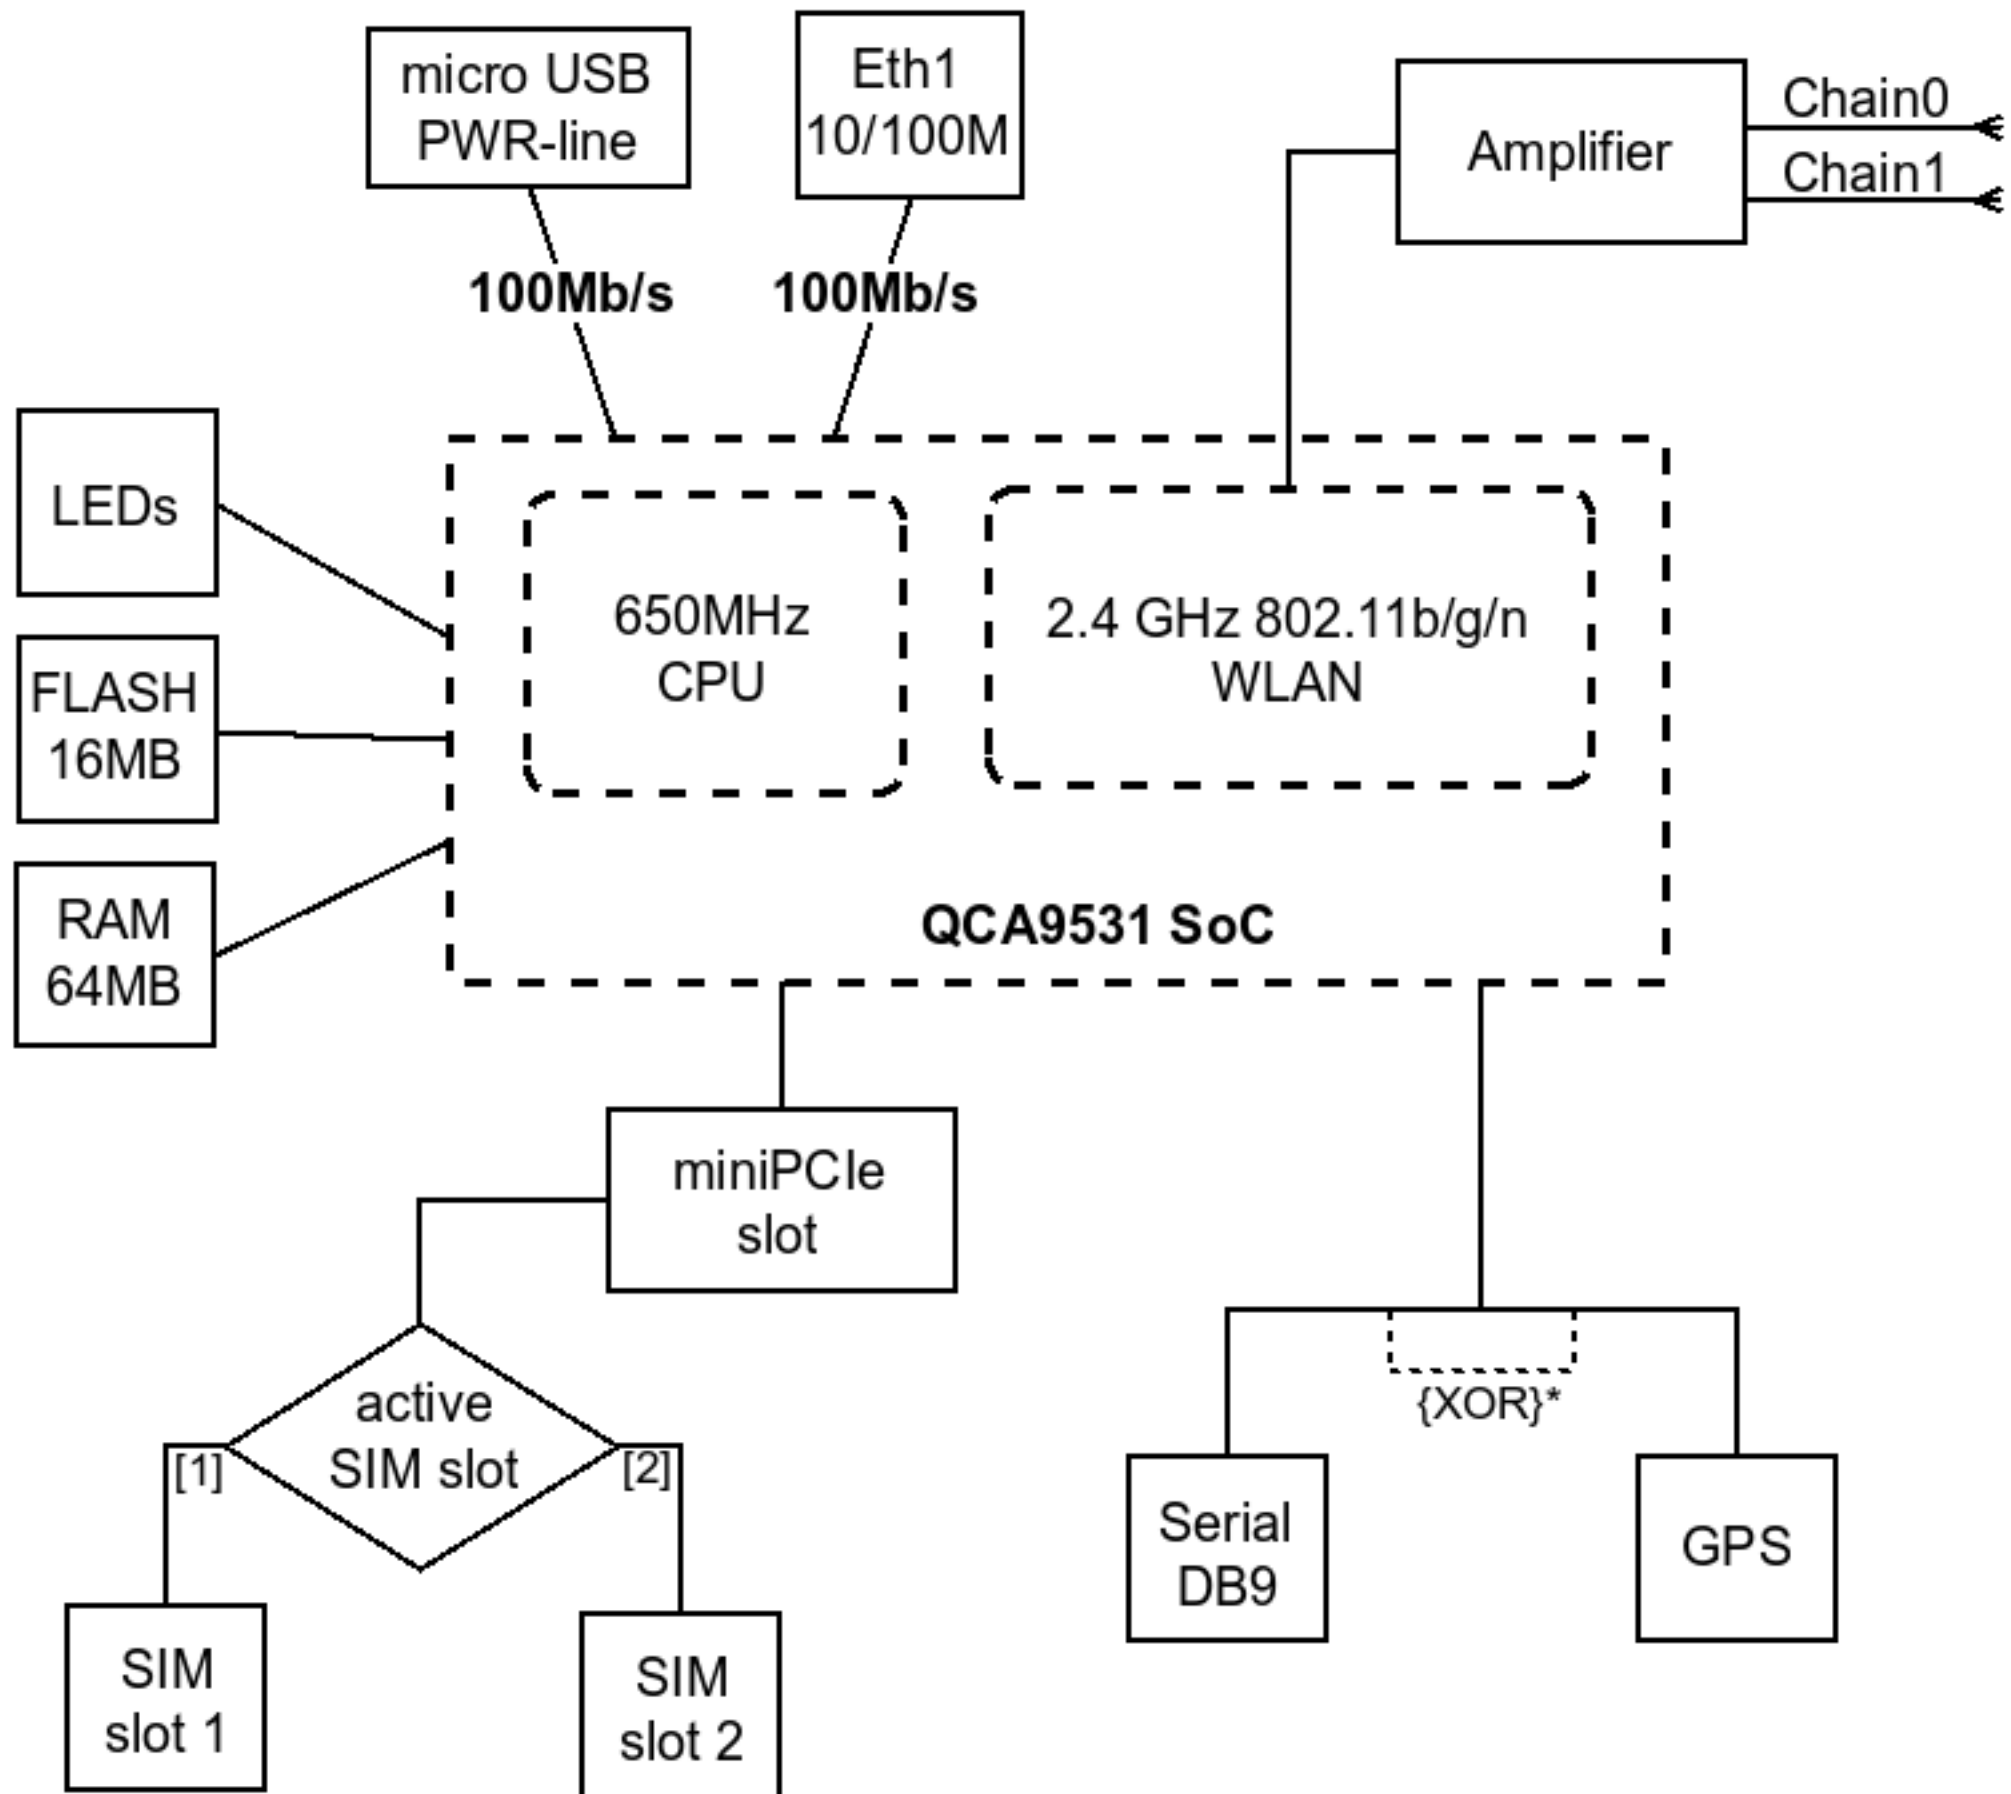

# LtAP mini (RB912R-2nD-LTm)

\* Only one instance can be used at the same time